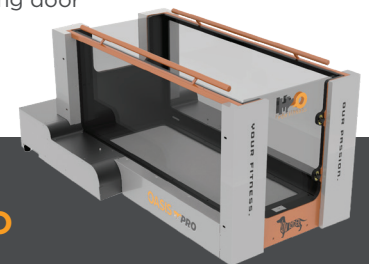

ADD-ONS

- Therapist bench
- Custom color
- Insulated water storage tank cover
- Remote control
- UV/Ozone filtration
- Resistance jets
- Automatic incline
- Second door
- Outward swinging door

OASIS PRO