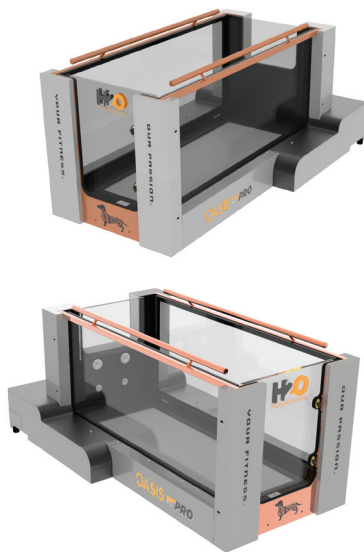

MAKING WAVES

Water has several innate properties with buoyancy being one of the most important. Aquatic therapy utilizes buoyancy to its maximum potential by decreasing the force placed on muscles and joints making it easier to exercise.

PERFECT FOR PETS

Hydrotherapy benefits our companion pets the same way it benefits us. Because of the support and density that water provides, it creates a comfortable setting for low impact workouts. Pets can rehab and recover from injury in ways that they can't with land-based therapies.

SETTING THE STANDARD

Oasis underwater treadmills are the gold-standard in the field of aquatic therapy with high quality, unique design and attention to detail. Beyond rehabilitation, Oasis treadmills can be used for fitness training and weight control. With two innovative models, you'll find one to fit the needs of your pet patients and practice.

SIMPLE IS BEAUTIFUL

COMPETITIVE PRICES

QUALITY IS KING

EASY TO CLEAN

24/7 CUSTOMER SERVICE

USER FRIENDLY

ADD VALUE TO

YOUR PRACTICE

Including the Oasis into your rehabilitation offerings is a valuable investment in your patients' well-being and long-term growth of your practice. Ask us for ROI details so we can help you find the most profitable Oasis underwater treadmill that fits your needs.